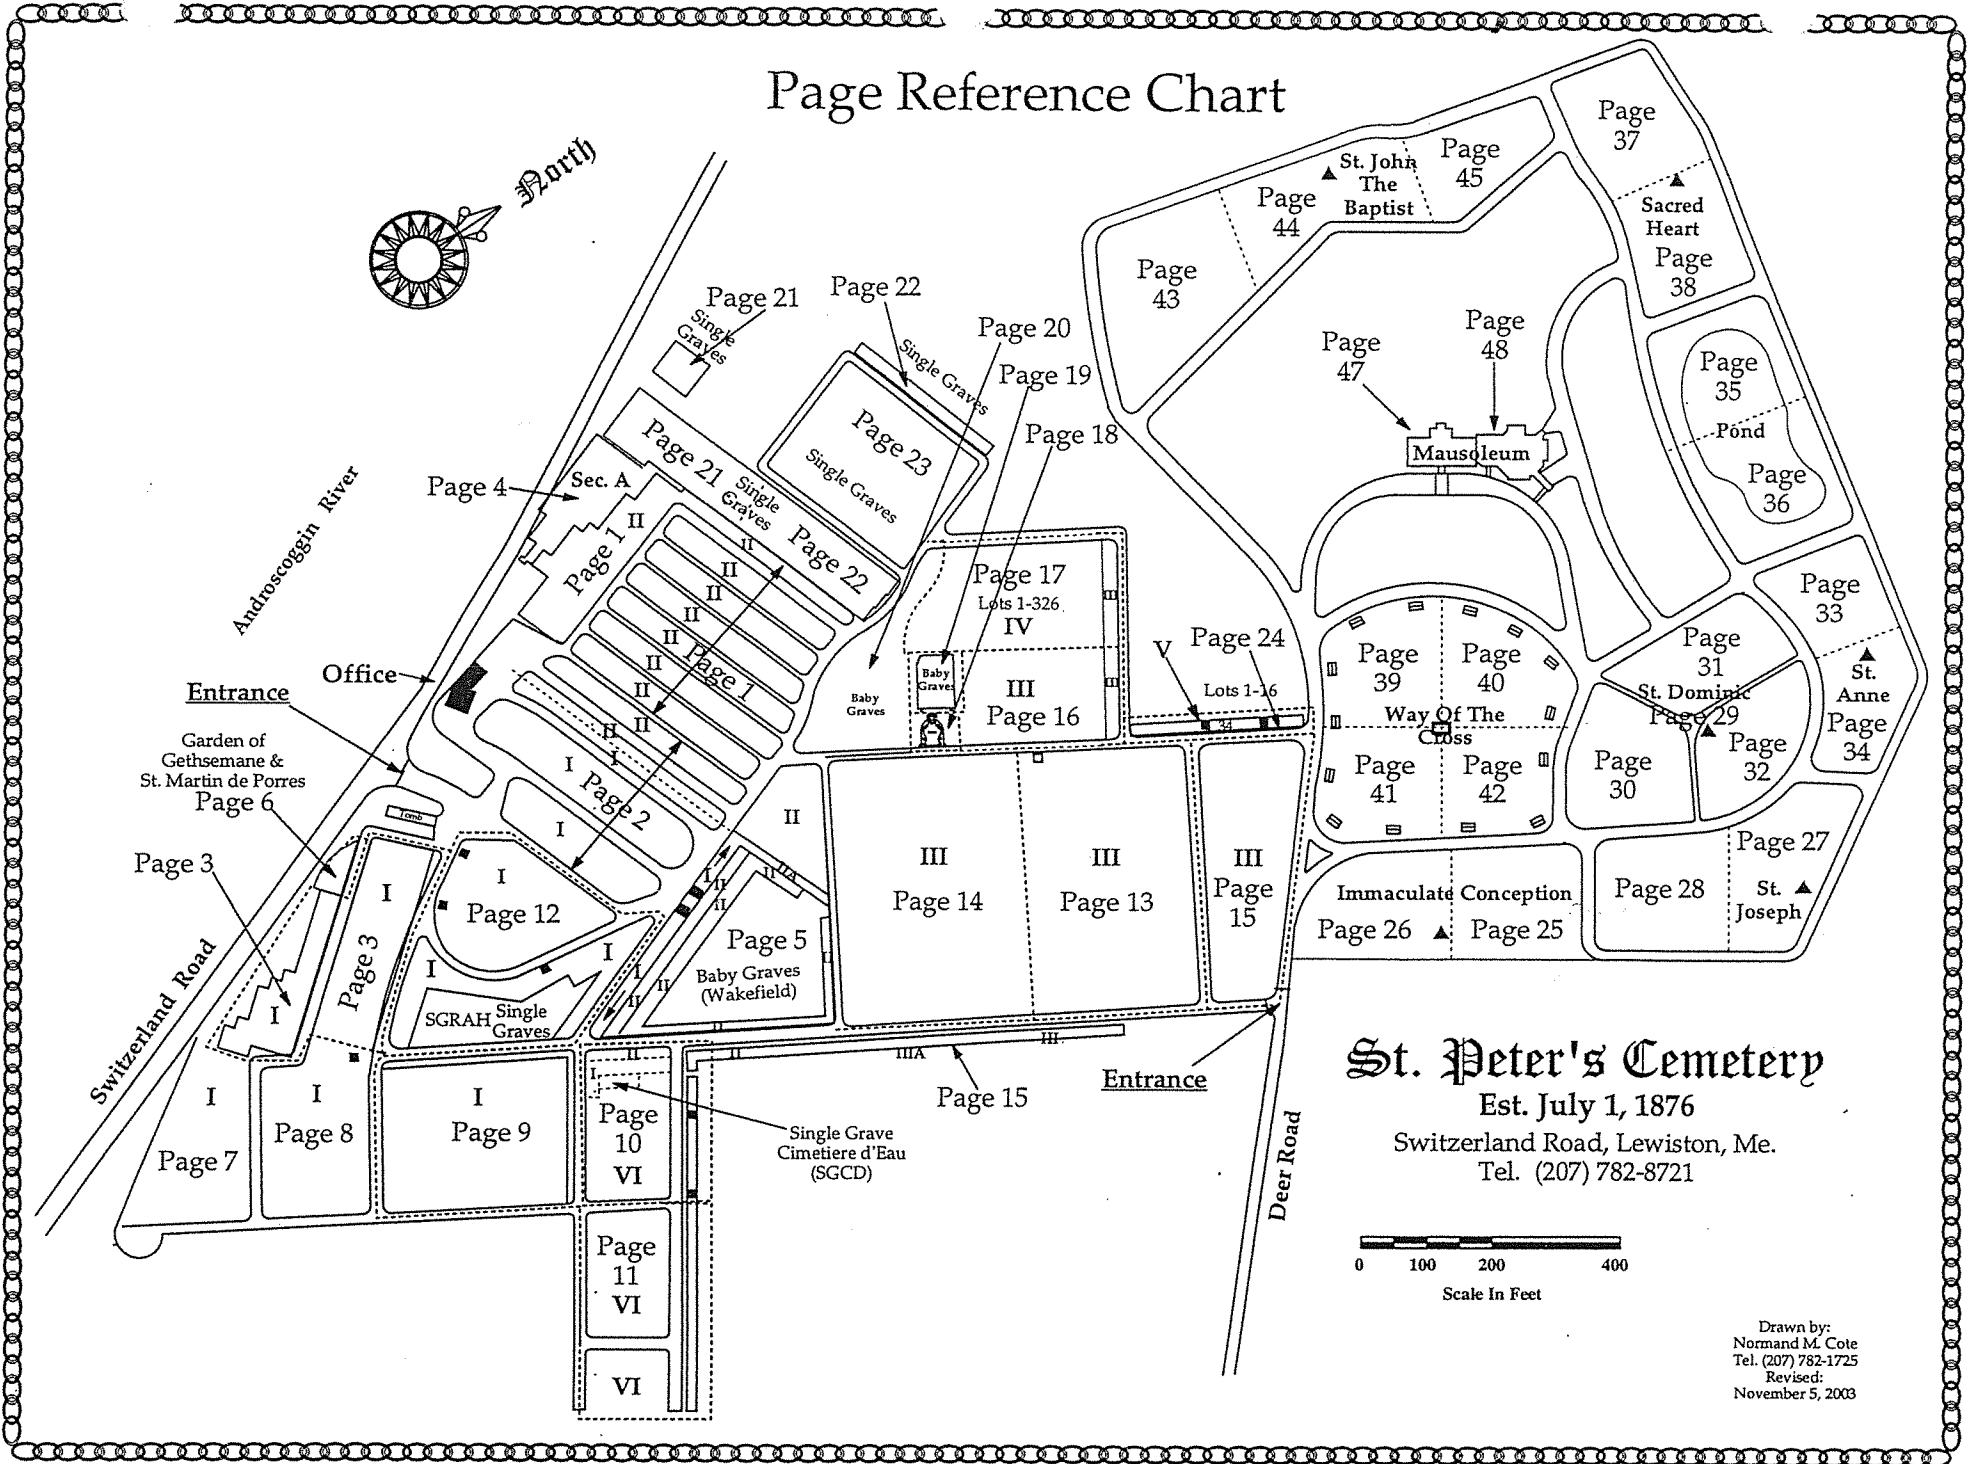

Page Reference Chart

St. Peter's Cemetery

Est. July 1, 1876

Switzerland Road, Lewiston, Me.

Tel. (207) 782-8721

Scale In Feet

Drawn by:
Normand M. Cote
Tel. (207) 782-1725
Revised:
November 5, 2003